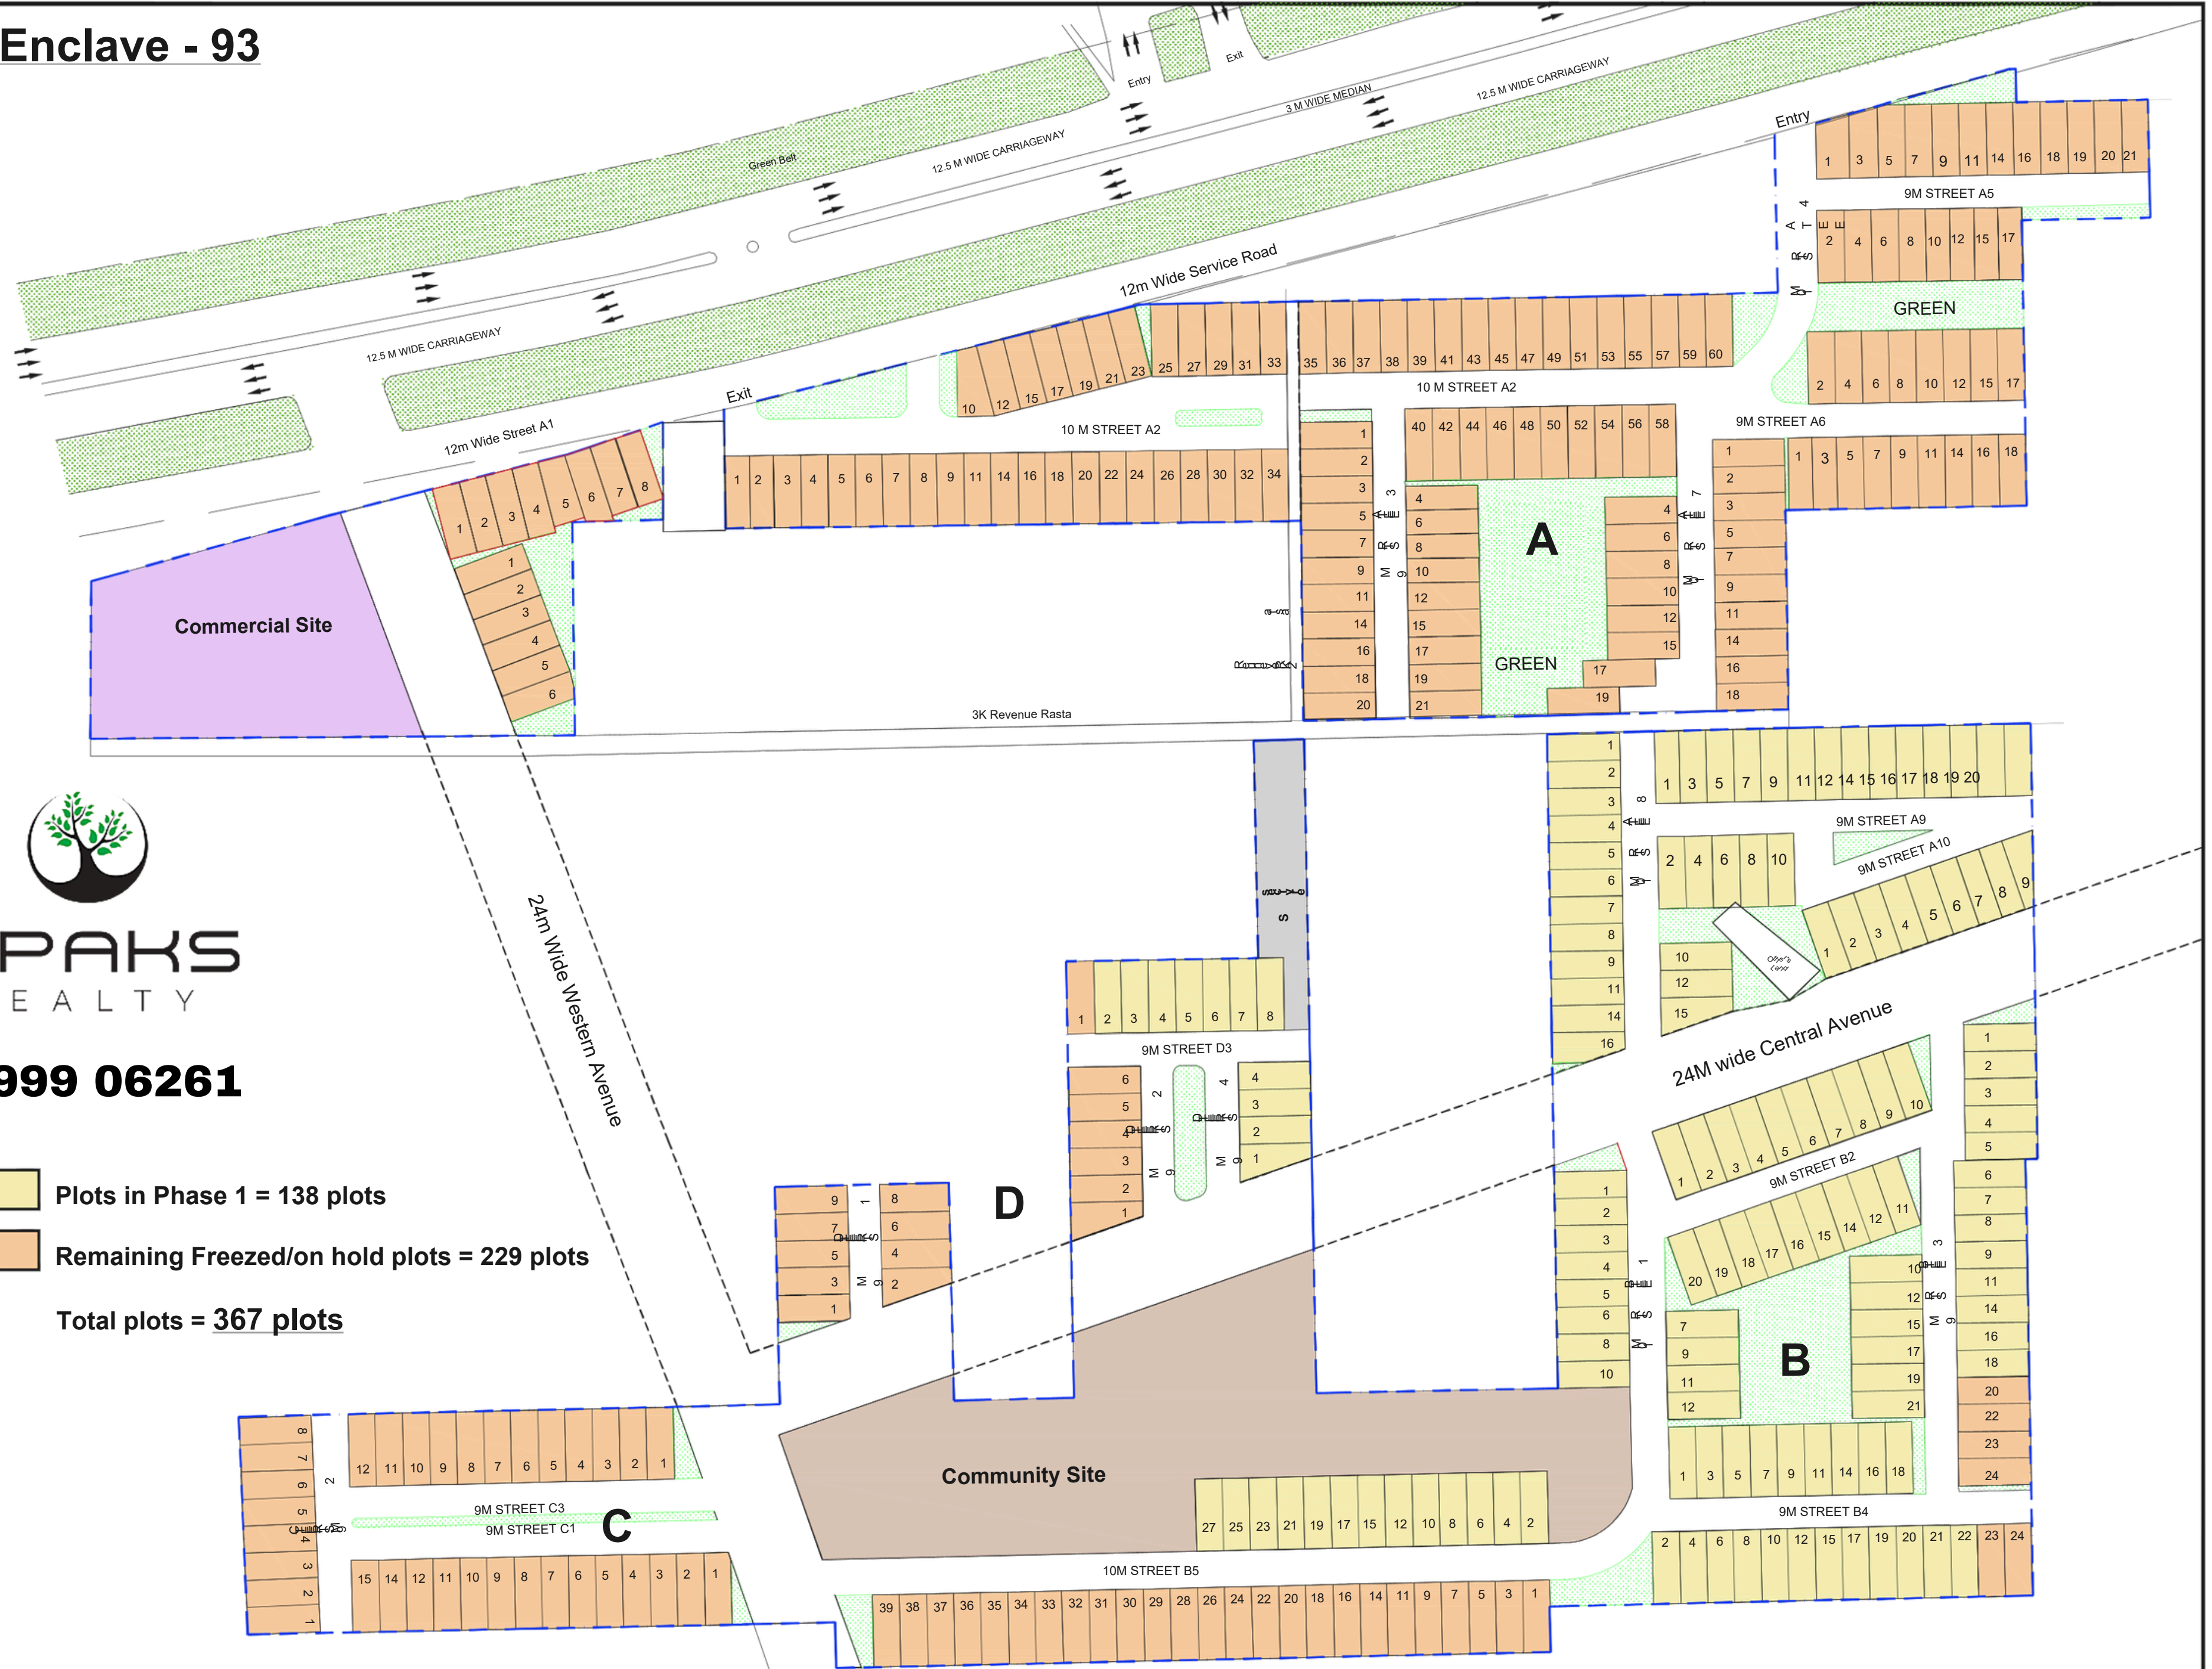

GC Enclave - 93

OPAKS
REALTY

99999 06261

- Plots in Phase 1 = 138 plots
- Remaining Frozen/on hold plots = 229 plots

Total plots = 367 plots